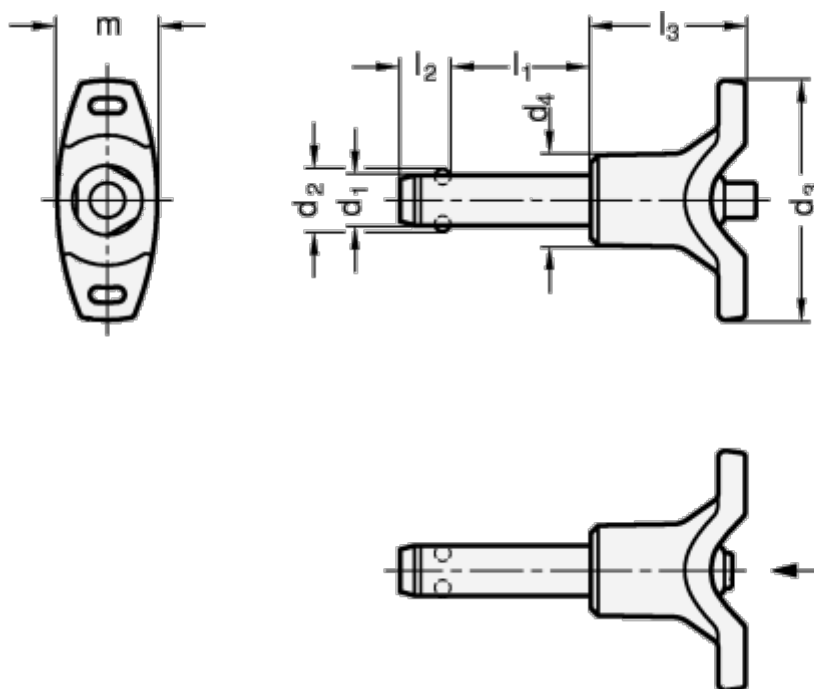

Article number: 2011381250

Description: E+G stainless steel-ball lock pin  
GN 113.8-12-50

## Measures

$d_1 = 12$   
 $d_2 = 14.5$   
 $d_3 = 58$   
 $d_4 = 24.0$   
 $l_1 = 50$   
 $l_2 = 10.6$   
 $l_3 = 36.5$   
 $m = 27.5$

Resilience (N) = 144